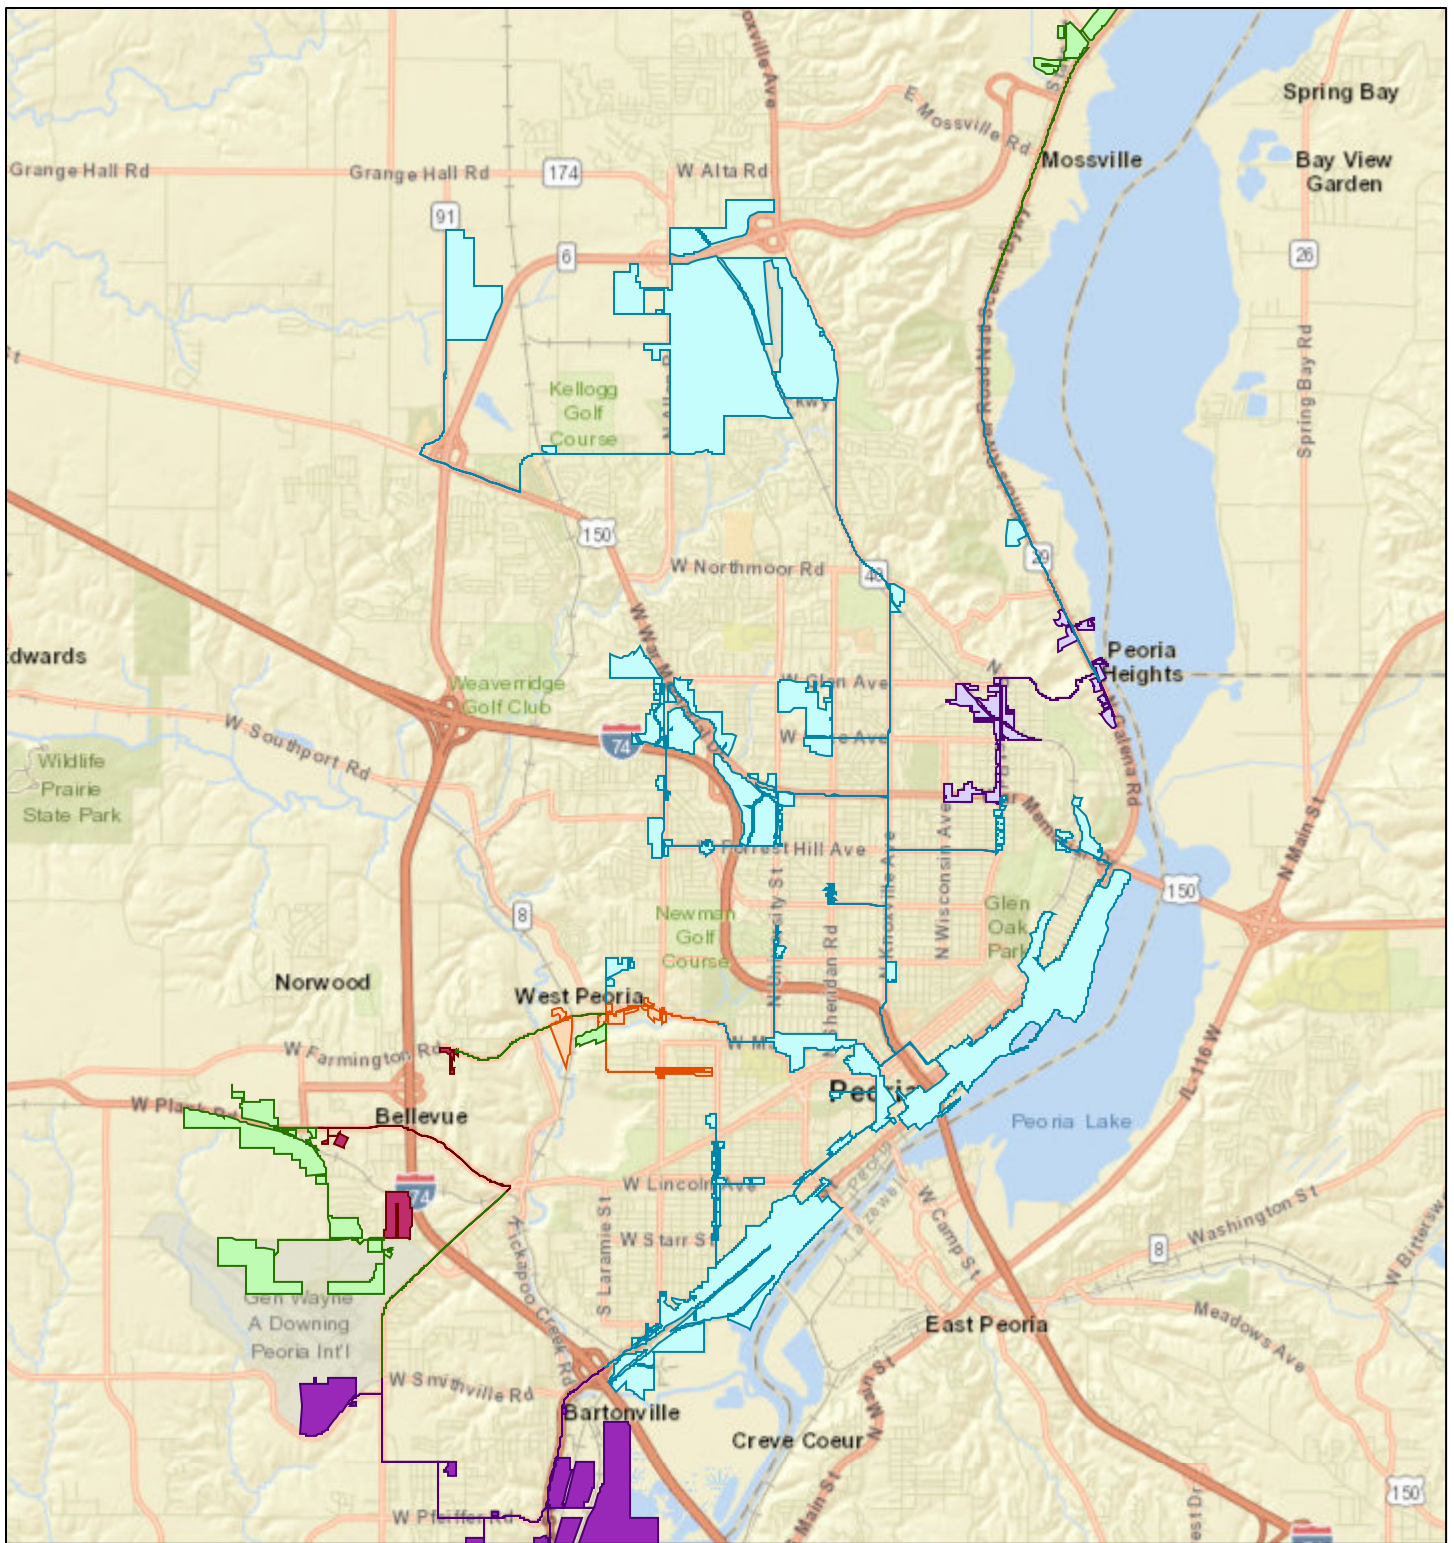

City of Peoria Urban Enterprise Zone Map

October 16, 2017

1:144,448

Sources: Esri, HERE, DeLorme, Intermap, increment P Corp., GEBCO, USGS, FAO, NPS, NRCAN, GeoBase, IGN, Kadaster NL, Ordnance Survey, Esri Japan, METI, Esri China (Hong Kong), swisstopo, MapmyIndia, © OpenStreetMap contributors, and the GIS User Community
Sources: Esri, HERE, DeLorme, USGS, Intermap, INCREMENT P, NRCAN,