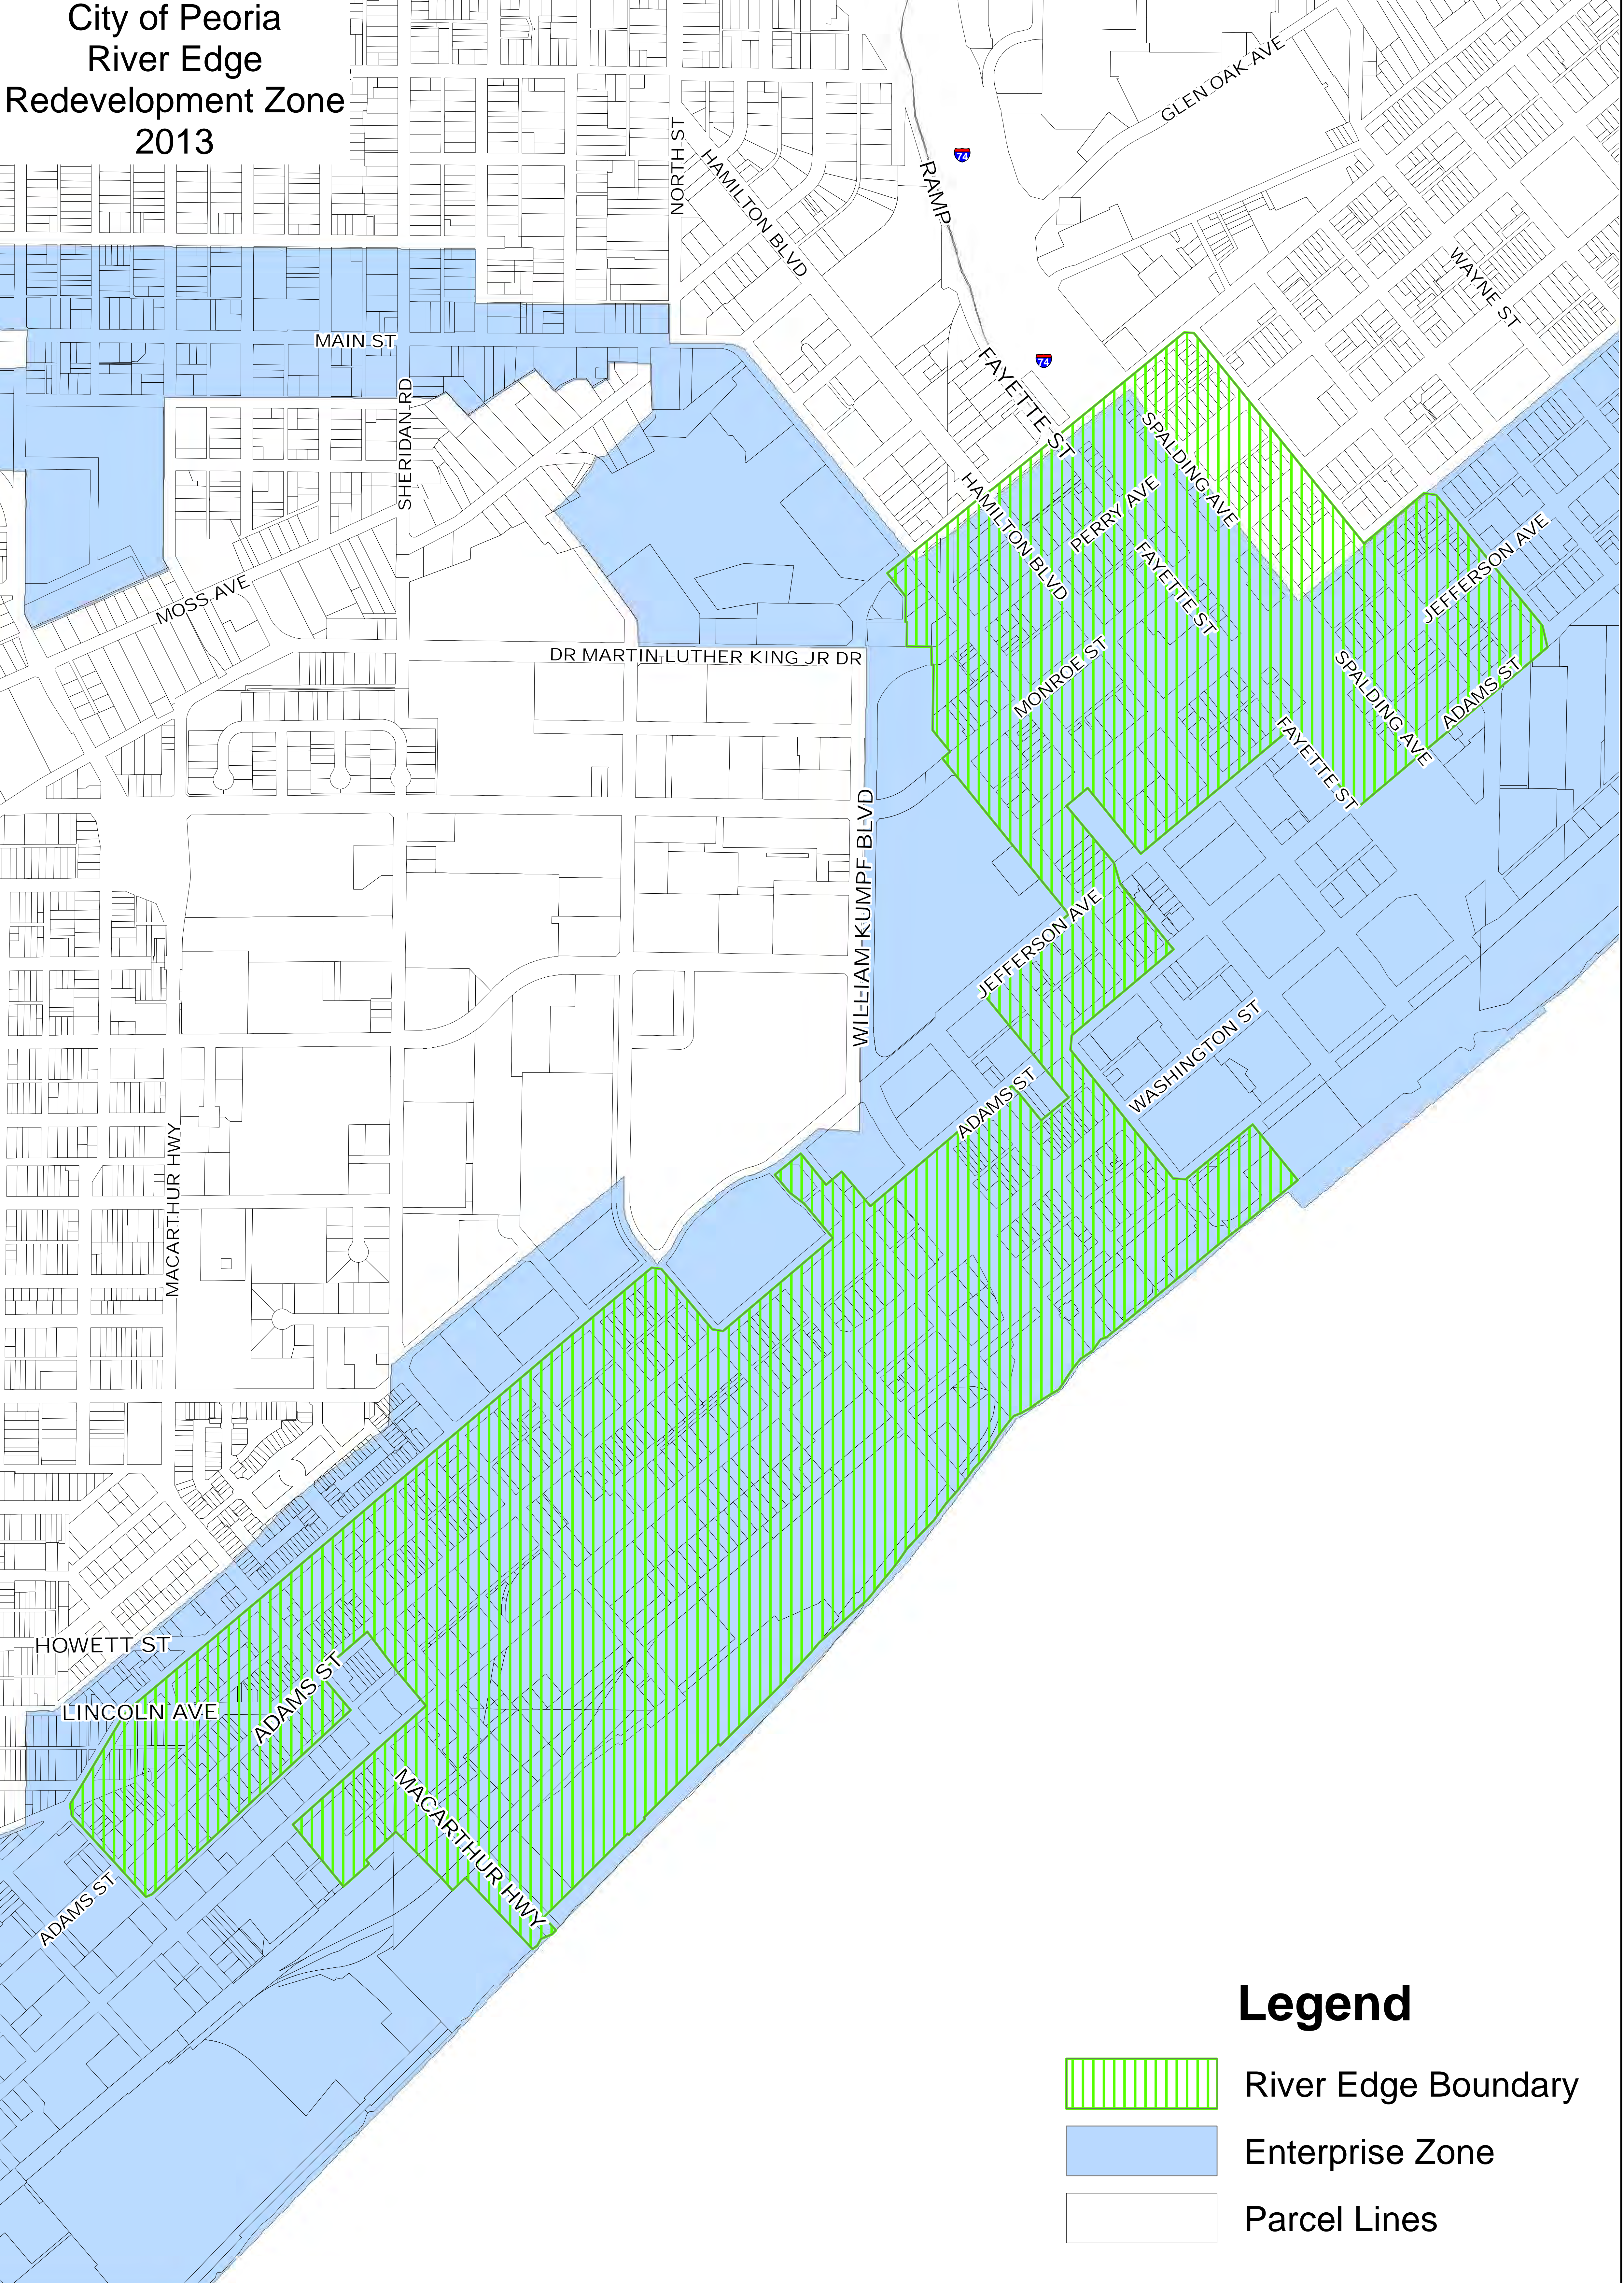

City of Peoria
River Edge
Redevelopment Zone
2013

Legend

-  River Edge Boundary
-  Enterprise Zone
-  Parcel Lines